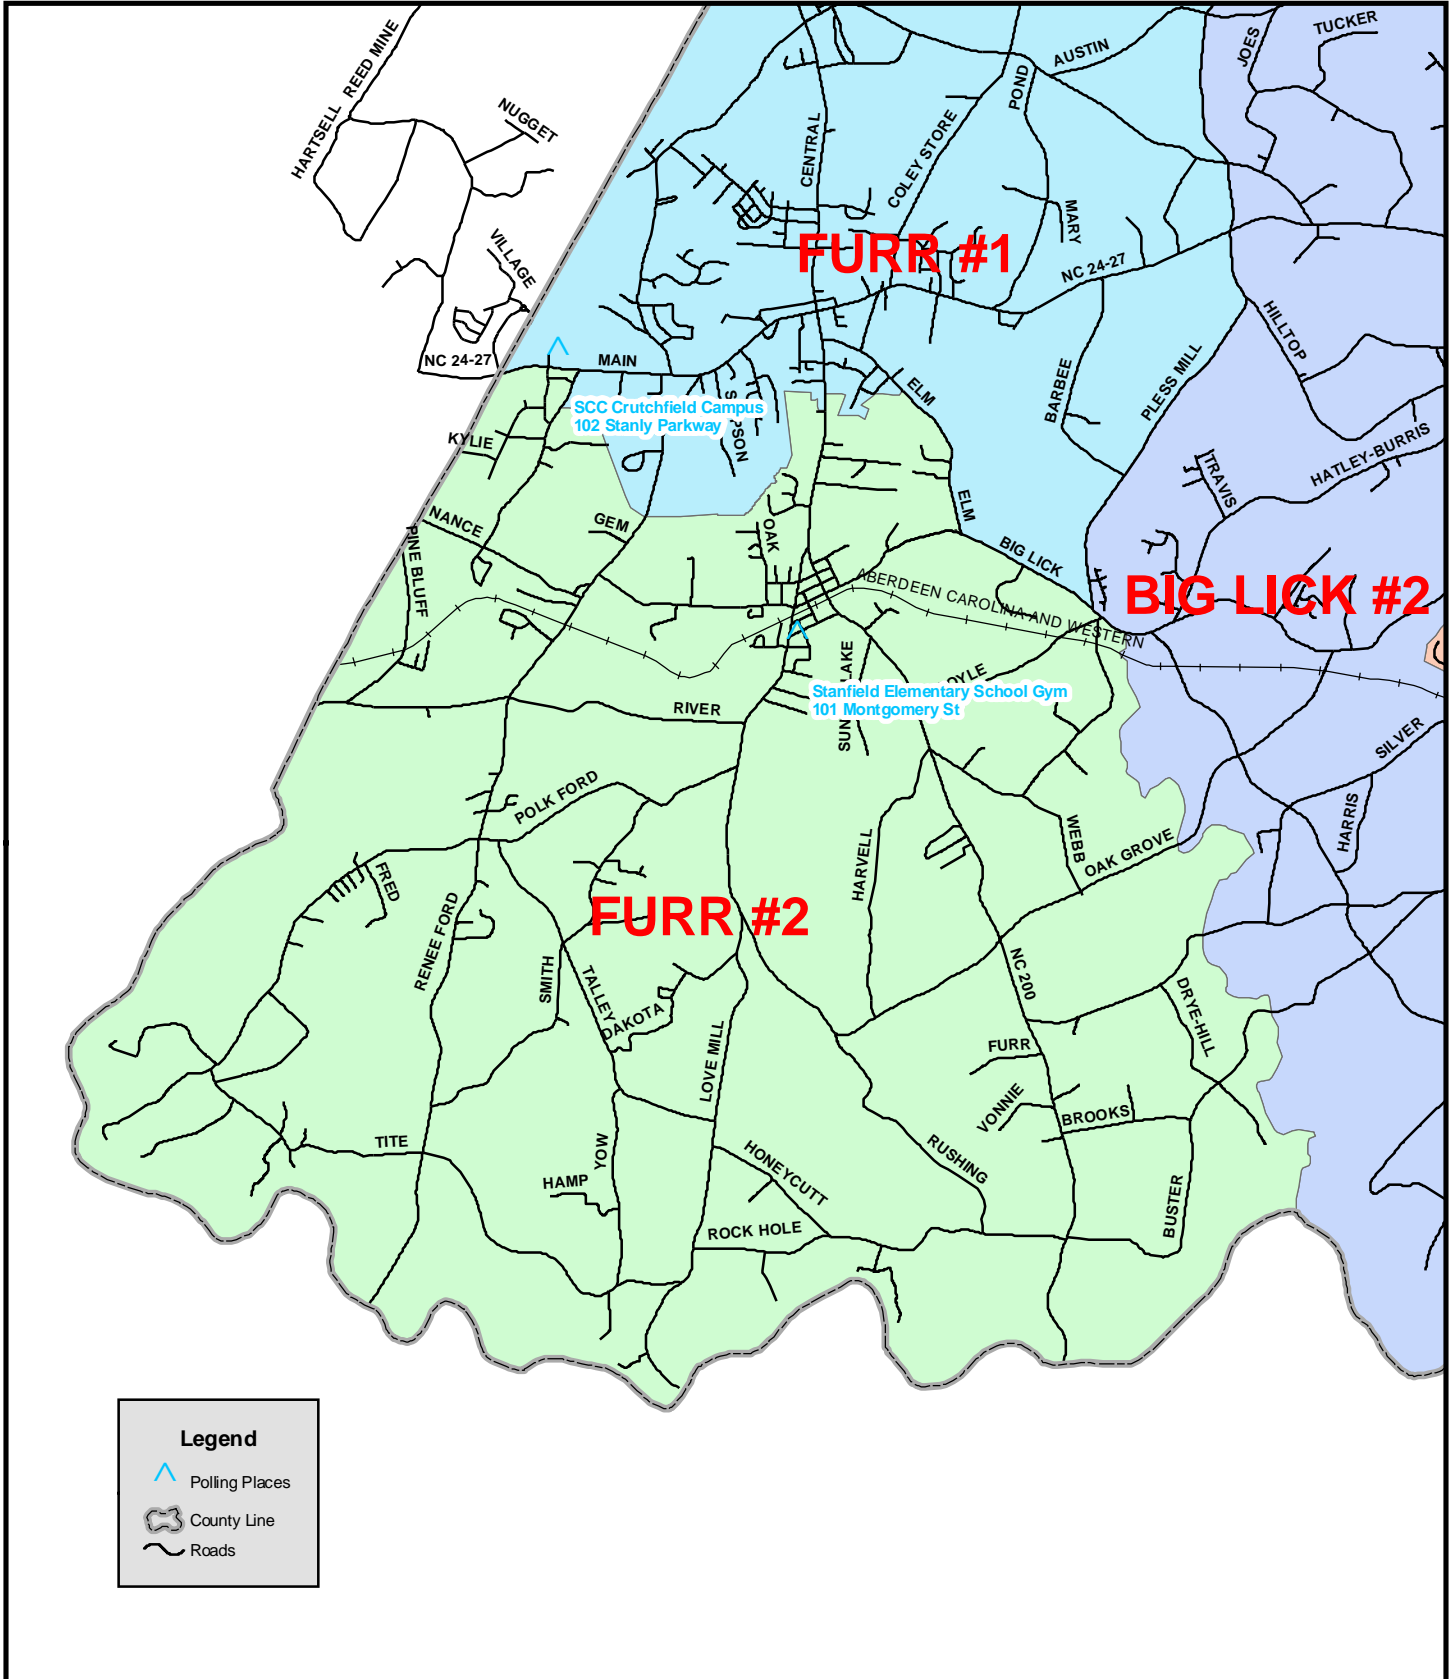

FURR 2 PRECINCT

MARCH 15, 2010

Legend

- Polling Places
- County Line
- Roads

STANLY COUNTY GIS