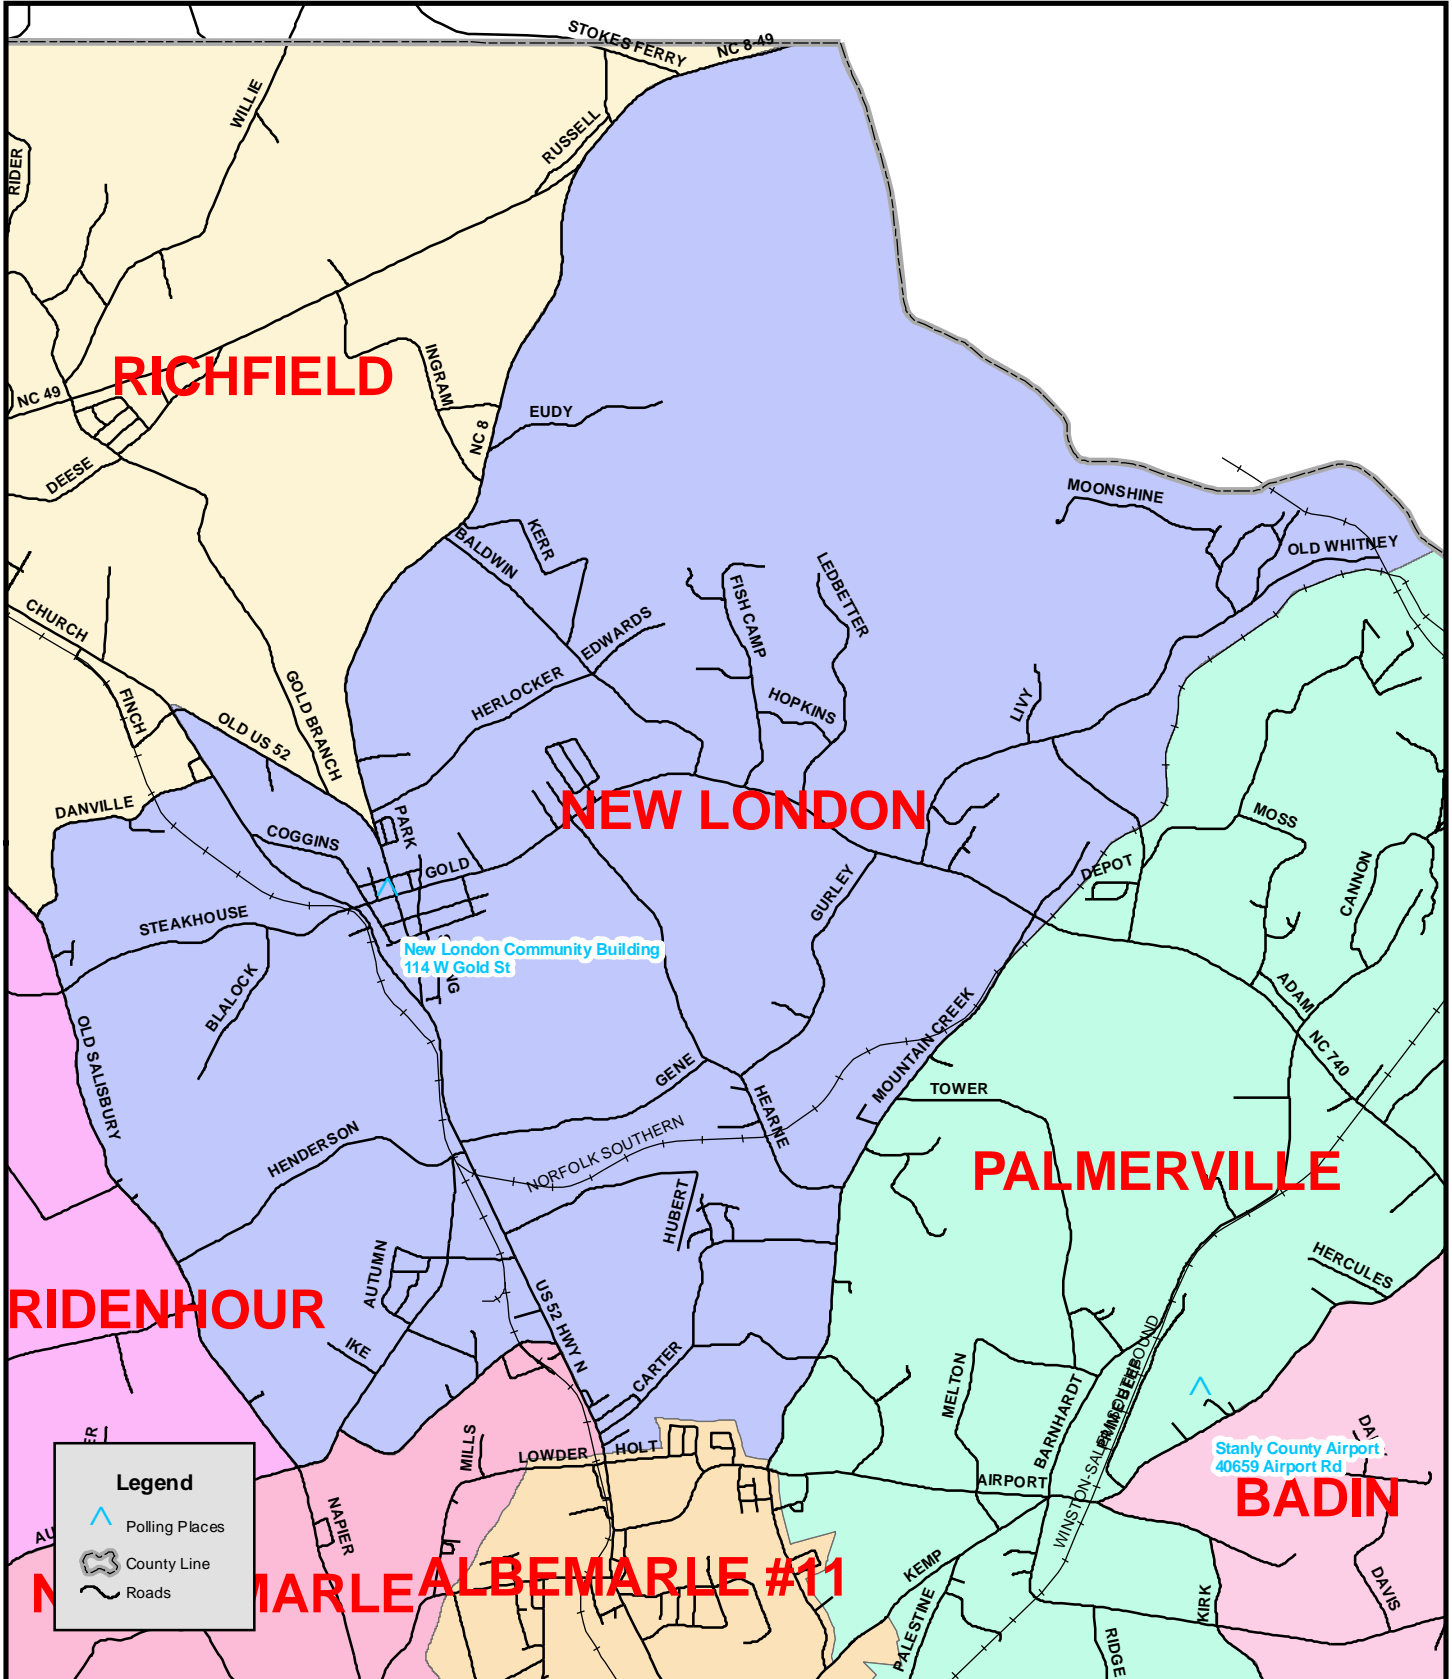

# NEW LONDON PRECINCT

MARCH 15, 2010

0 4,800 9,600 Feet