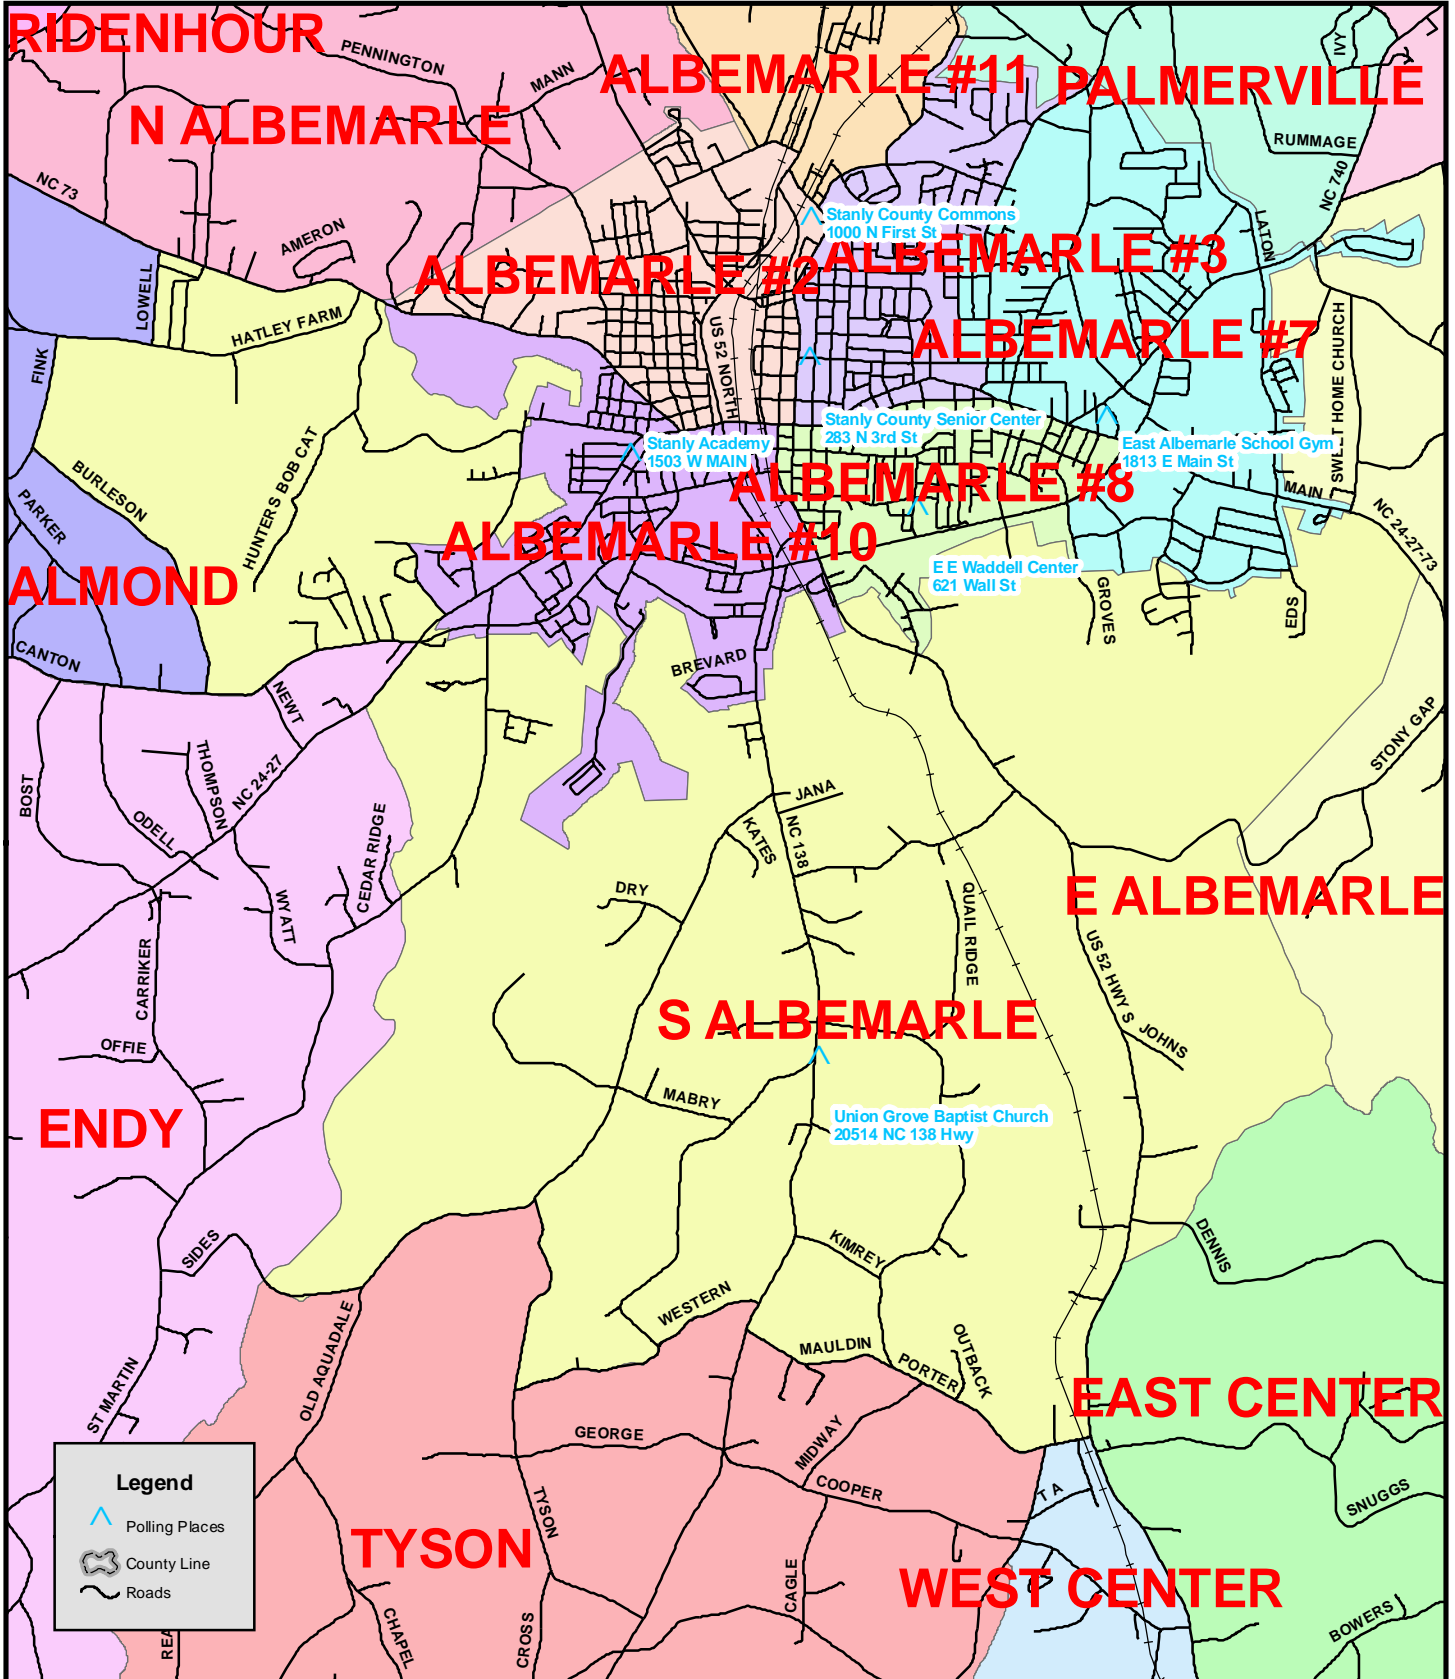

S. ALBEMARLE PRECINCT

MARCH 15, 2010

Legend

- Polling Places
- County Line
- Roads

0 5,500 11,000 Feet