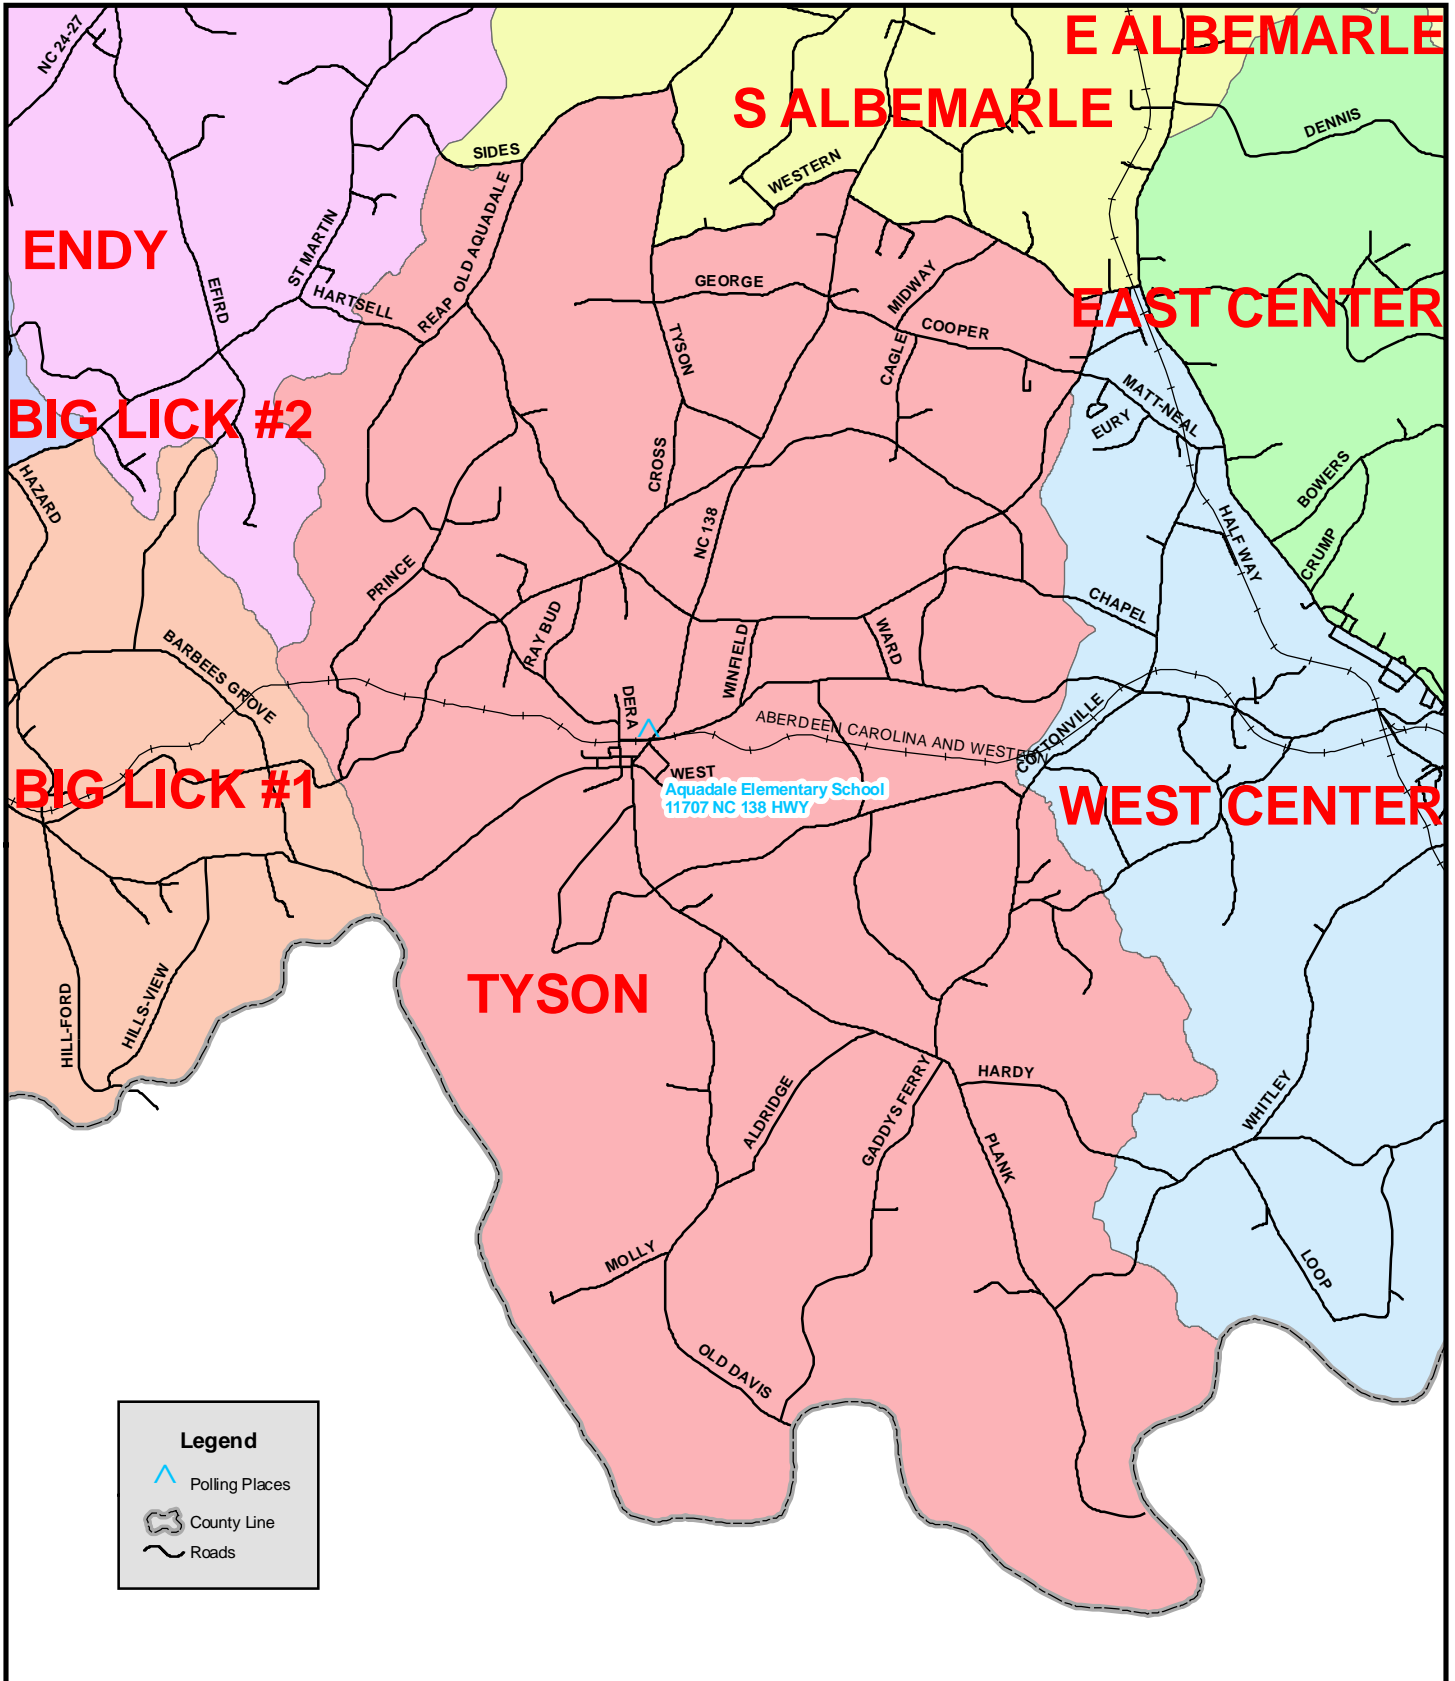

# TYSON PRECINCT VOTING LOCATION

MARCH 15, 2010

**Legend**

- Polling Places
- County Line
- Roads

0 6,500 13,000 Feet