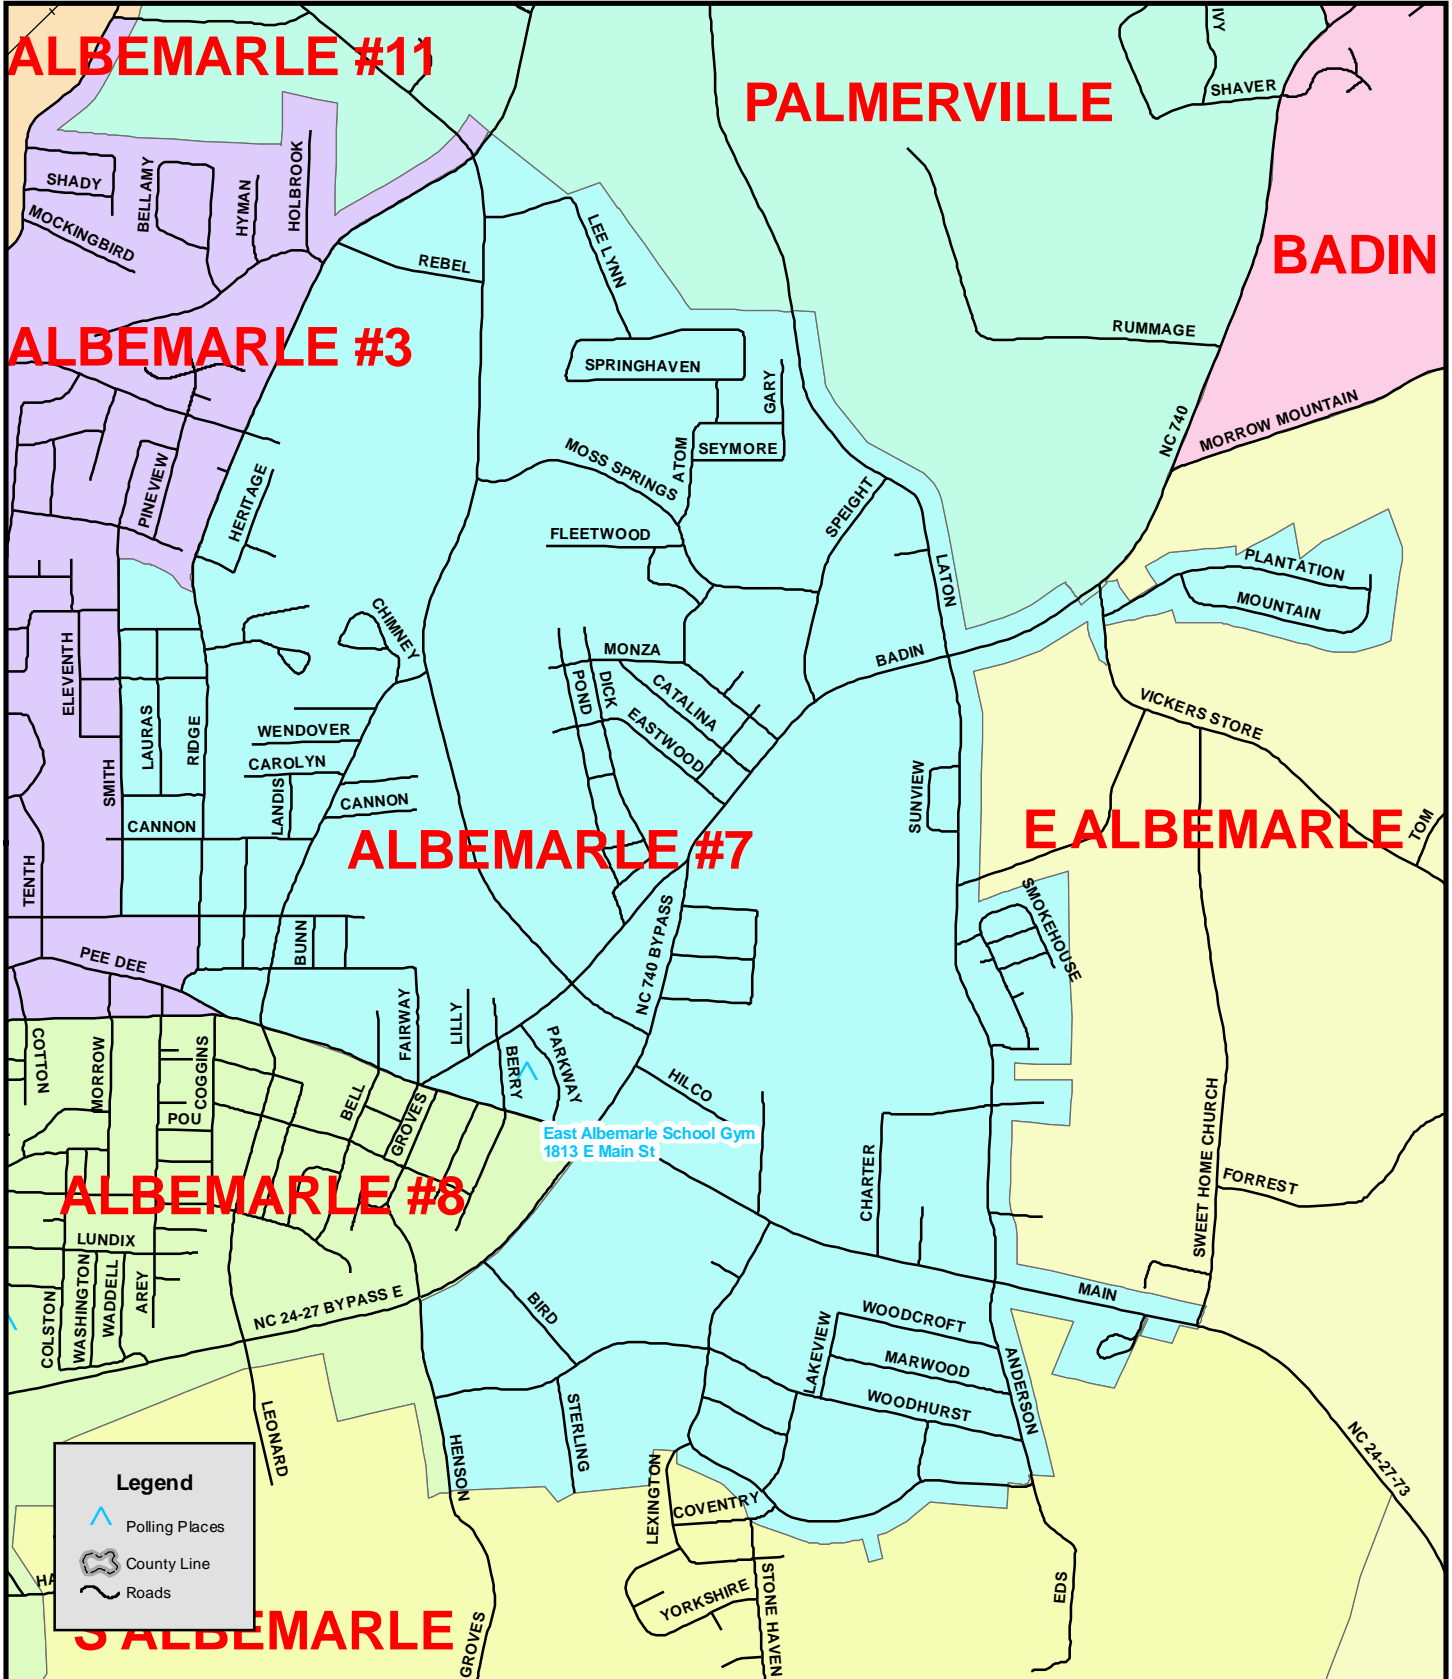

# ALBEMARLE 7 PRECINCT

MARCH 15, 2010

**Legend**

- Polling Places
- County Line
- Roads