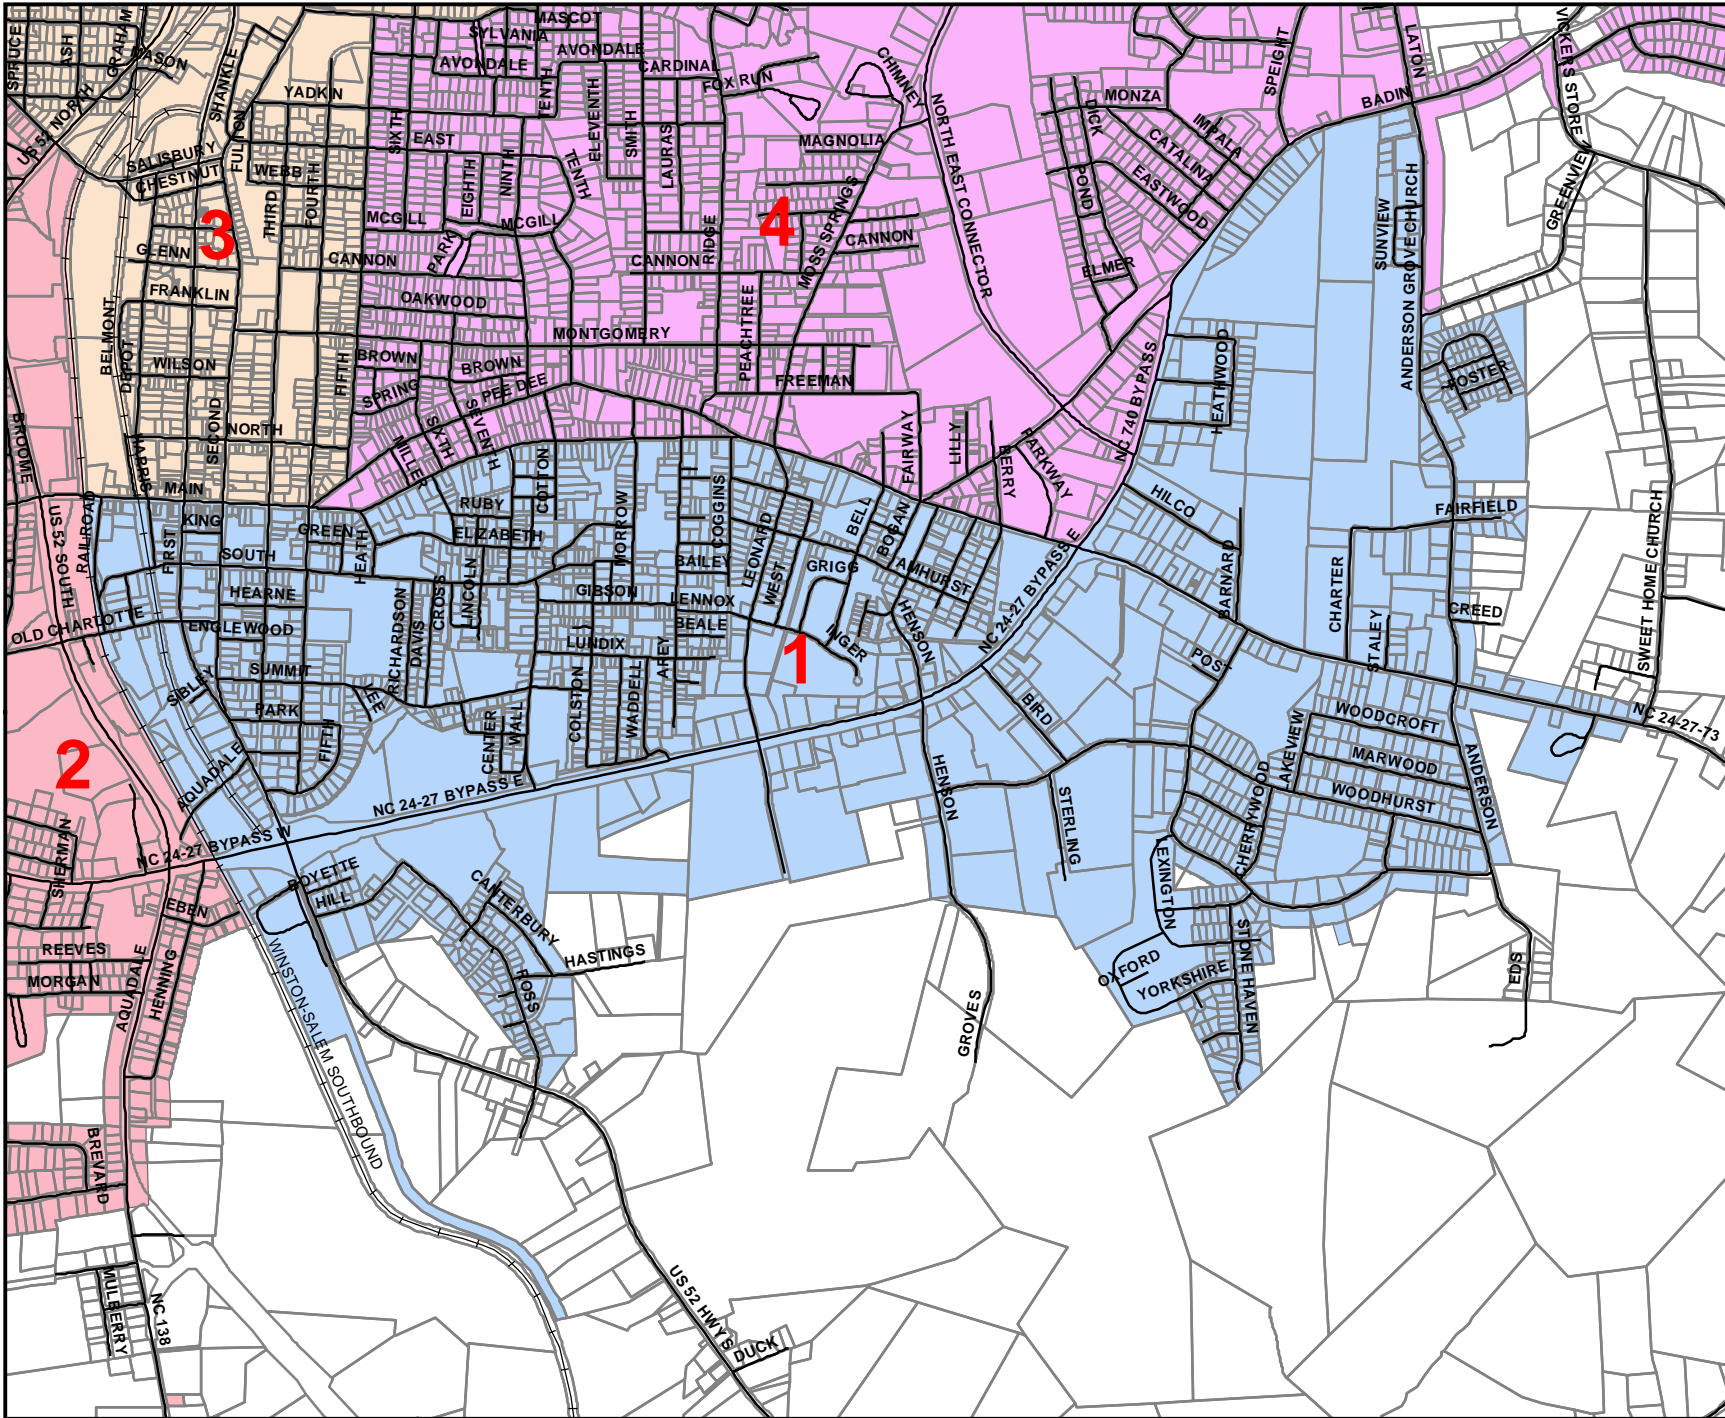

CITY COUNCIL DISTRICT 1

FEBRUARY 12, 2009

Legend

- Rail Roads
- Roads
- Property Lines

MAP PRODUCED BY
THE STANLY COUNTY
MAPPING/GIS DEPARTMENT