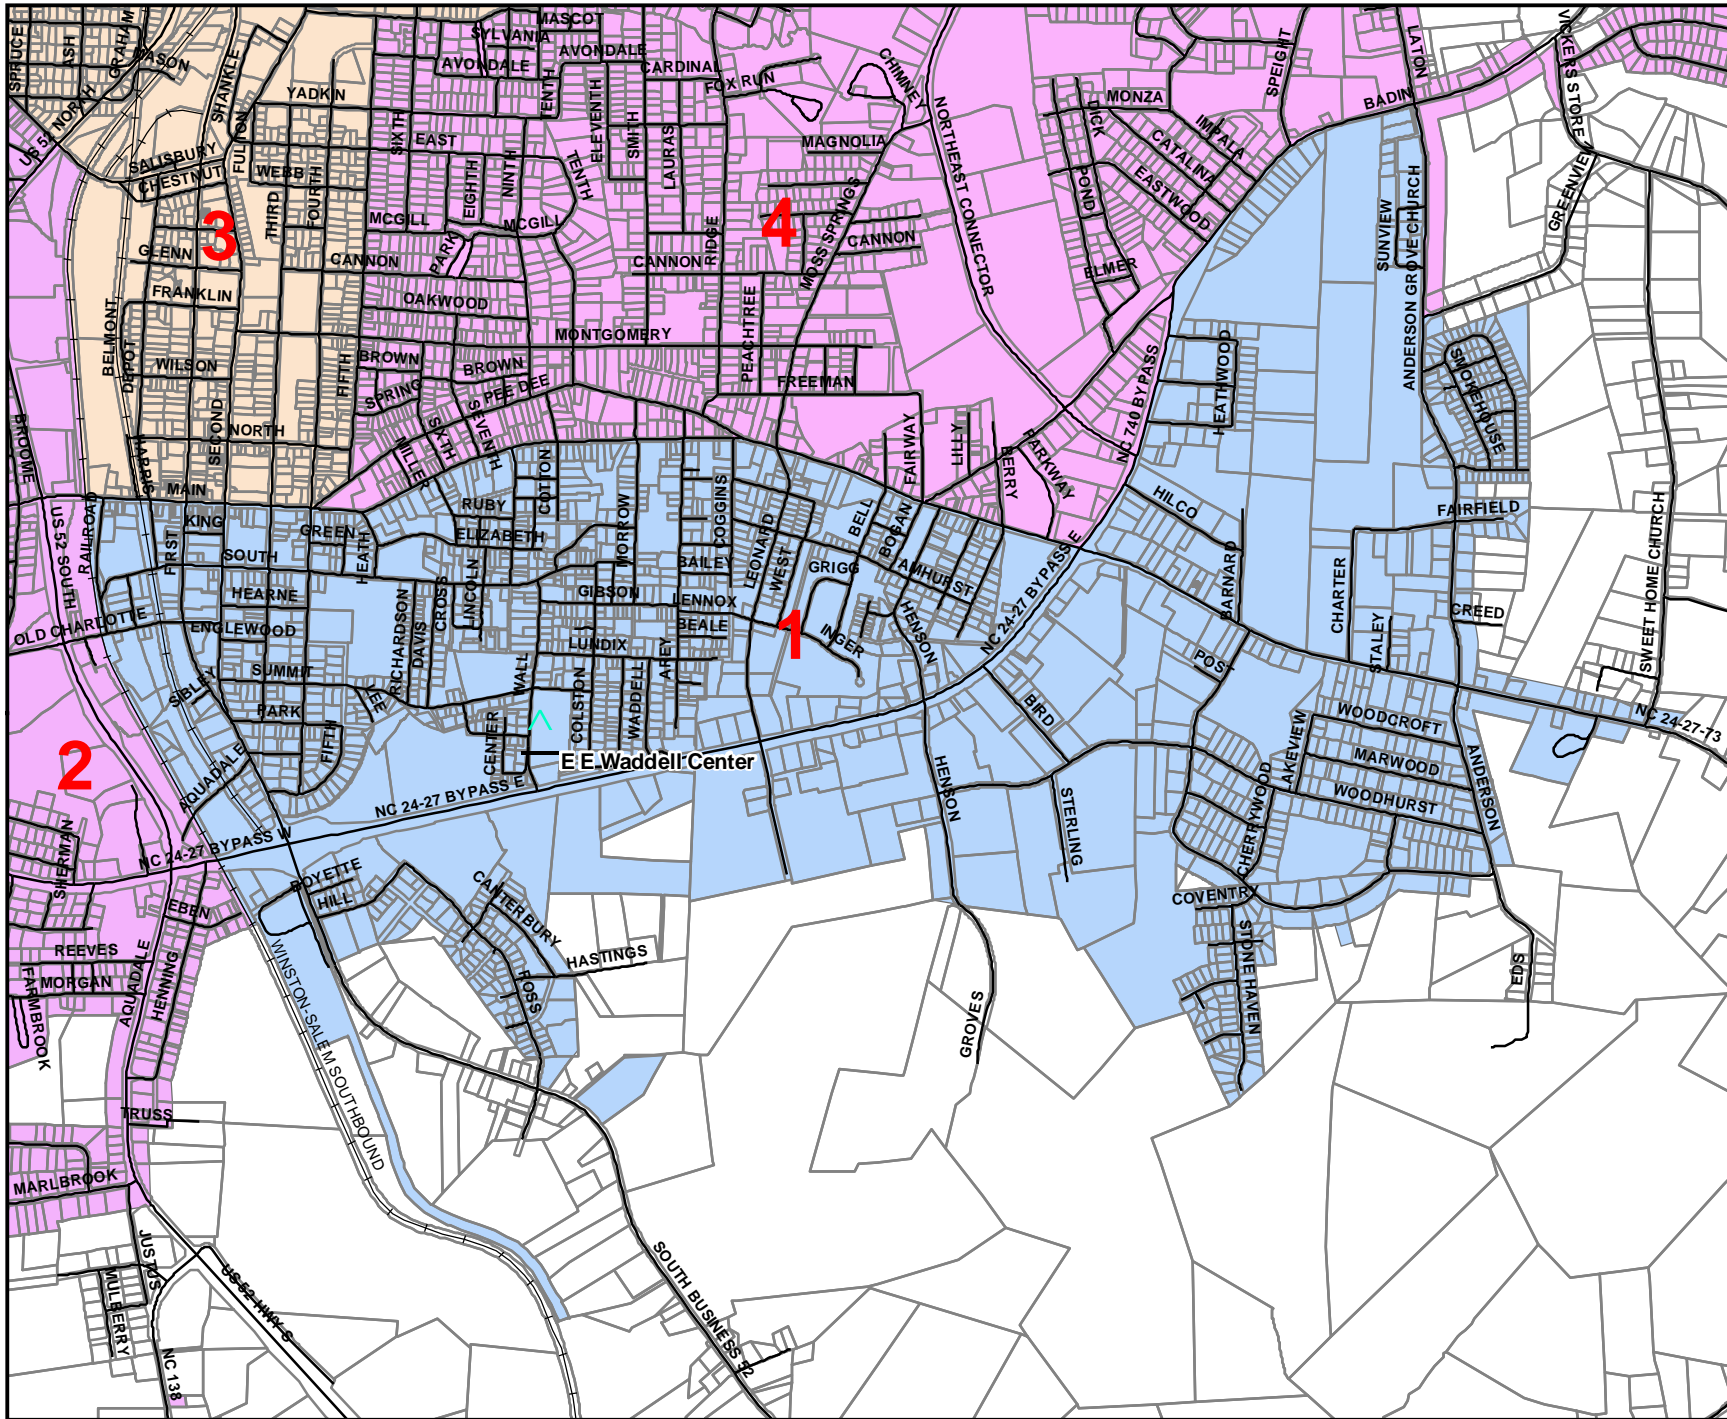

CITY COUNCIL DISTRICT 1 E E Waddell Center 621 Wall St

MARCH 4, 2011

**Legend**

- Polling Places
- Rail Roads
- Roads
- Property Lines