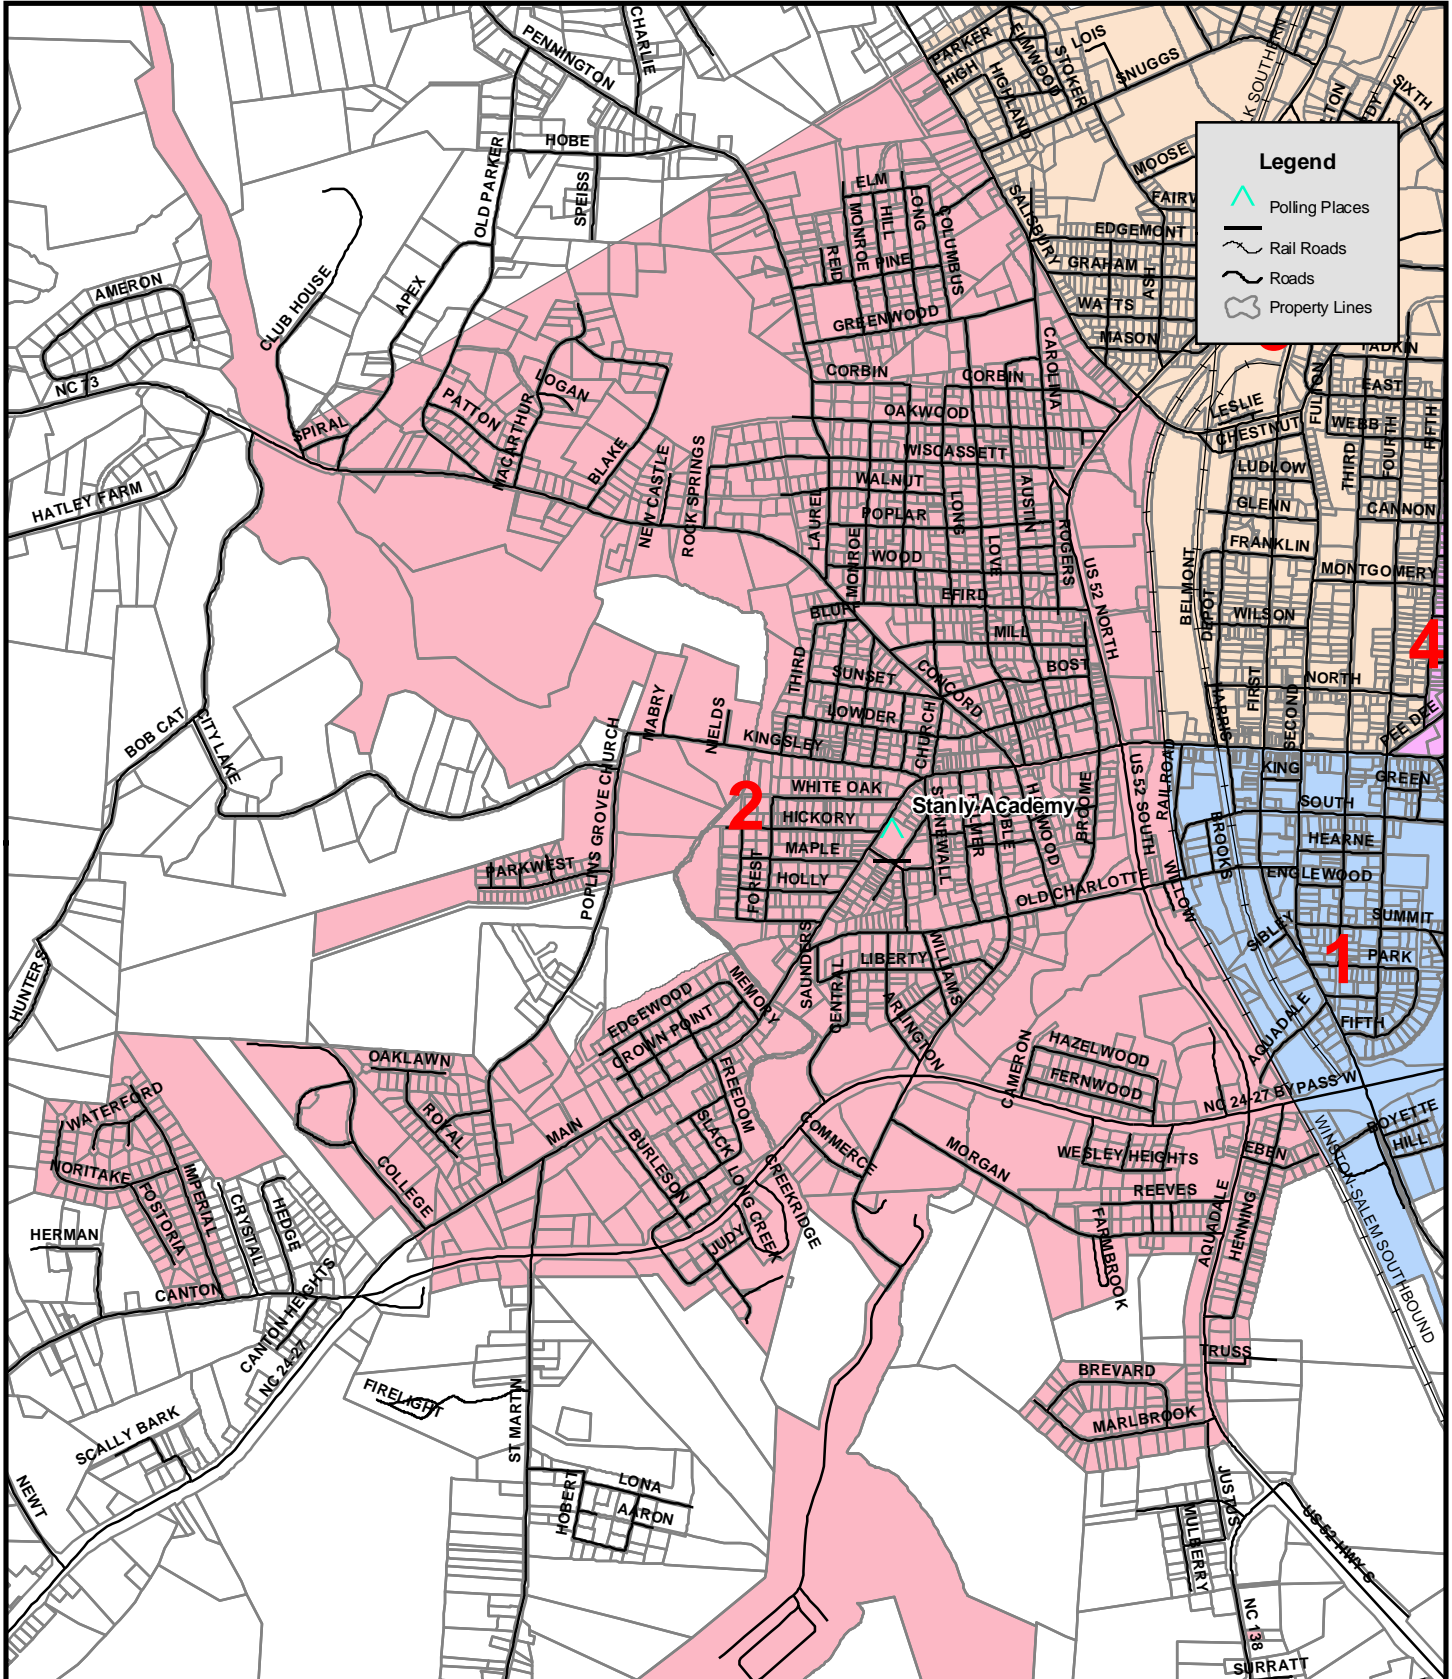

CITY COUNCIL DISTRICT 2

Stanly Academy 1503 W Main St

MARCH 4, 2011