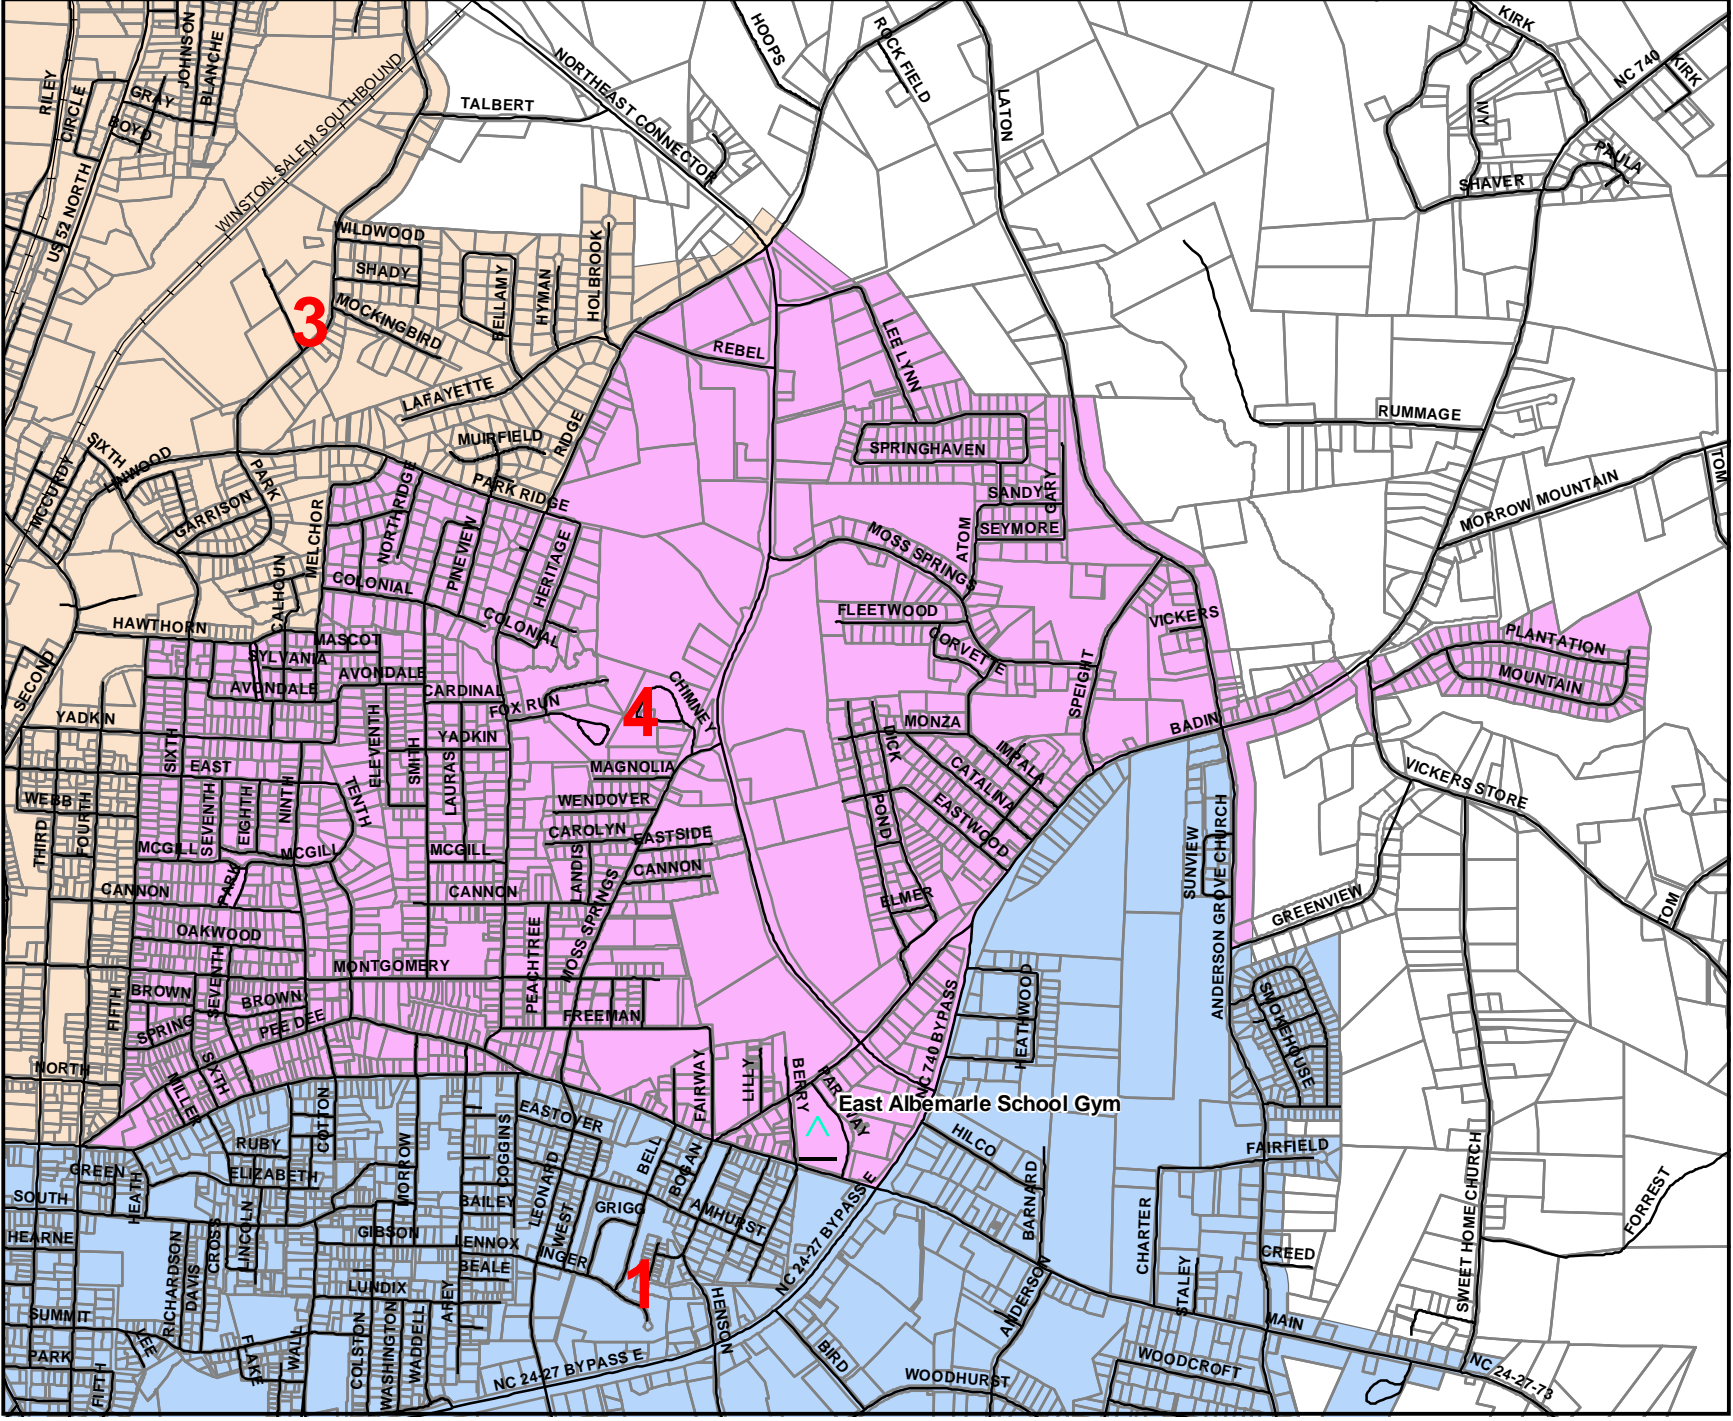

CITY COUNCIL DISTRICT 4 East Albemarle School Gym 1813 E Main St

MARCH 4, 2011

Legend

- Polling Places
- Rail Roads
- Roads
- Property Lines