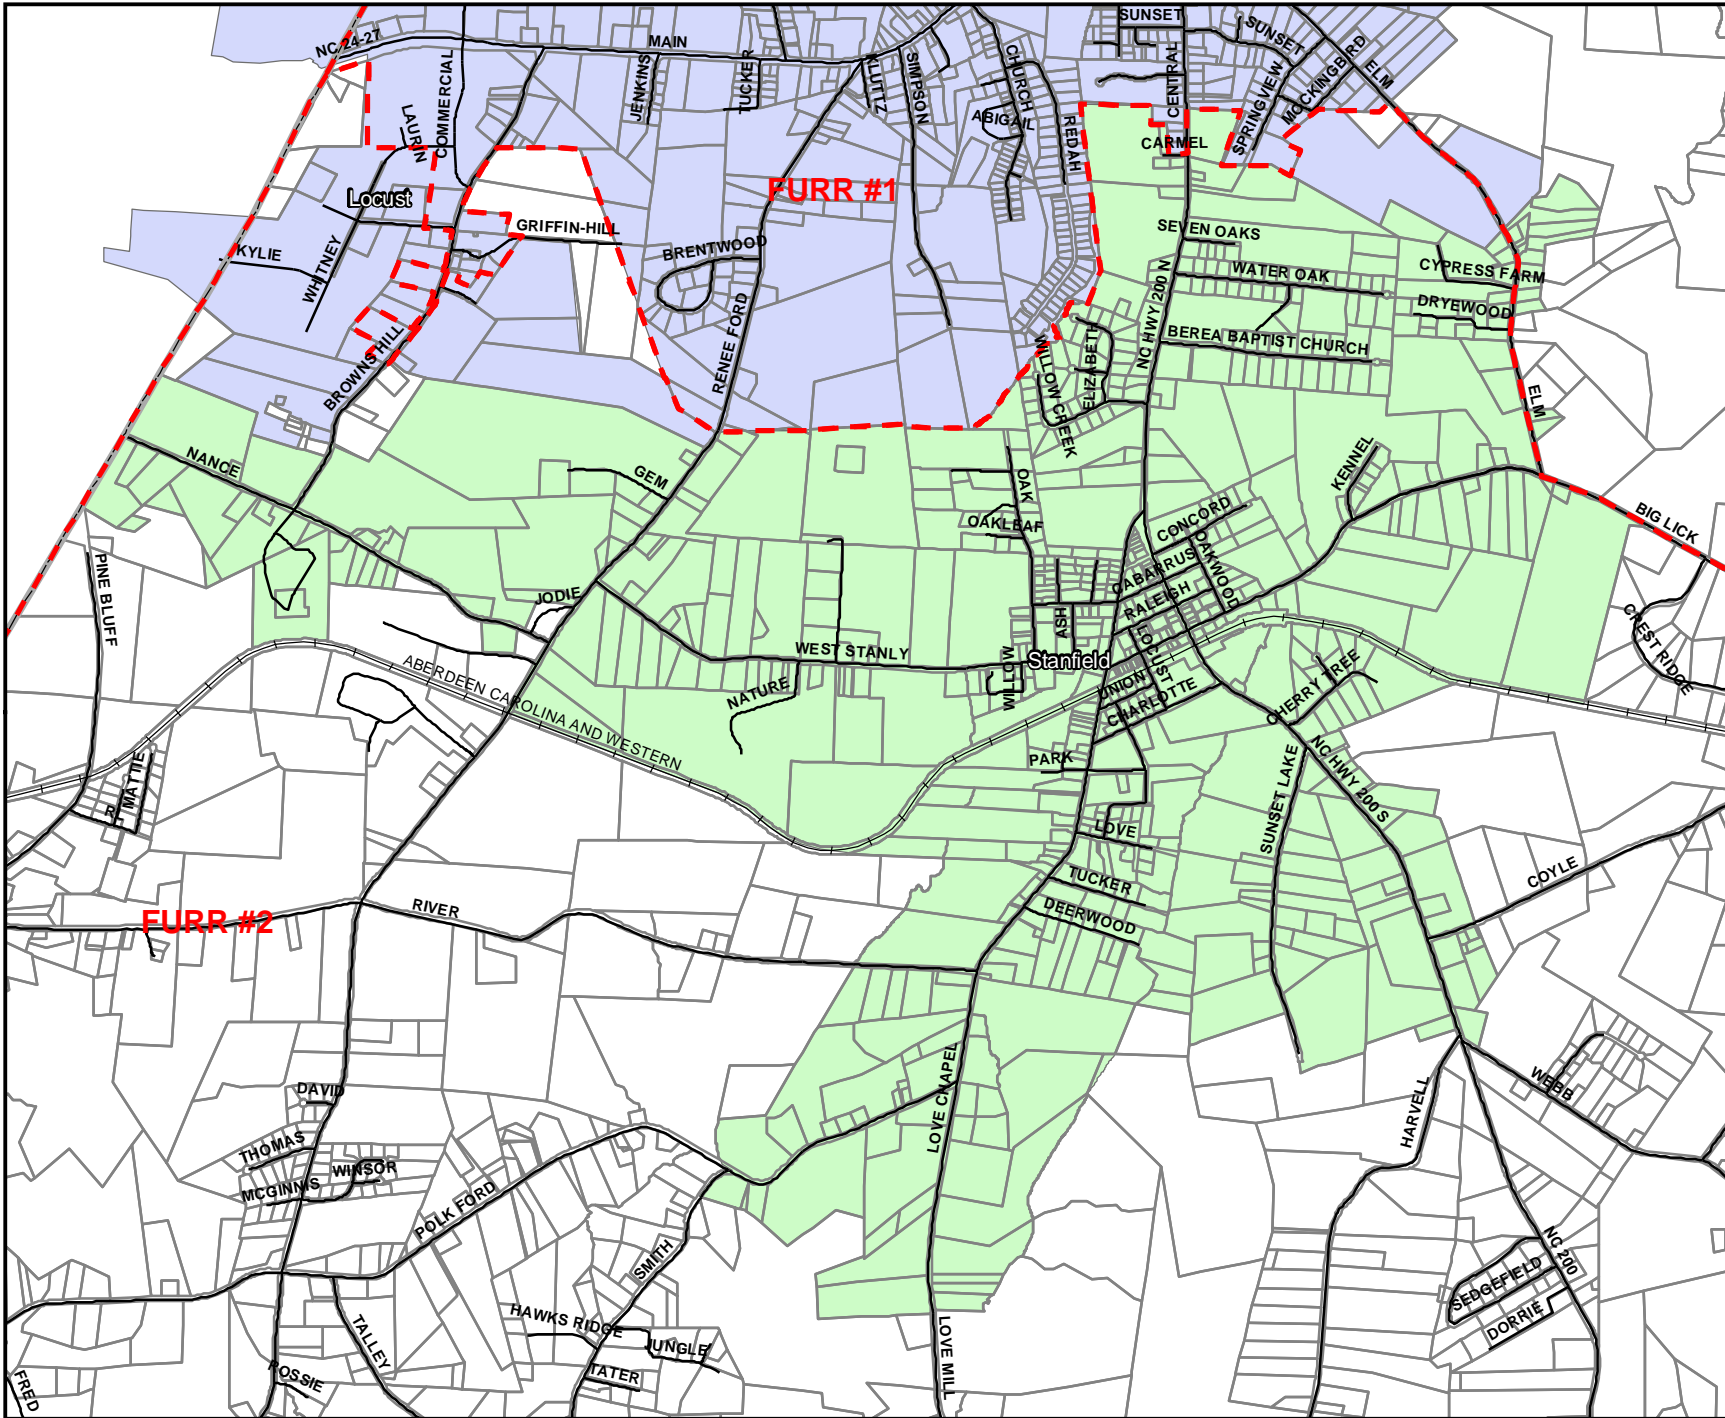

# TOWN OF STANFIELD

FEBRUARY 16, 2009

Legend

- Precincts
- County Line
- Rail Roads
- Roads
- Property Lines
- City Limits**
- City**
- Locust
- Stanfield

MAP PRODUCED BY THE STANLEY COUNTY MAPPING/GIS DEPARTMENT